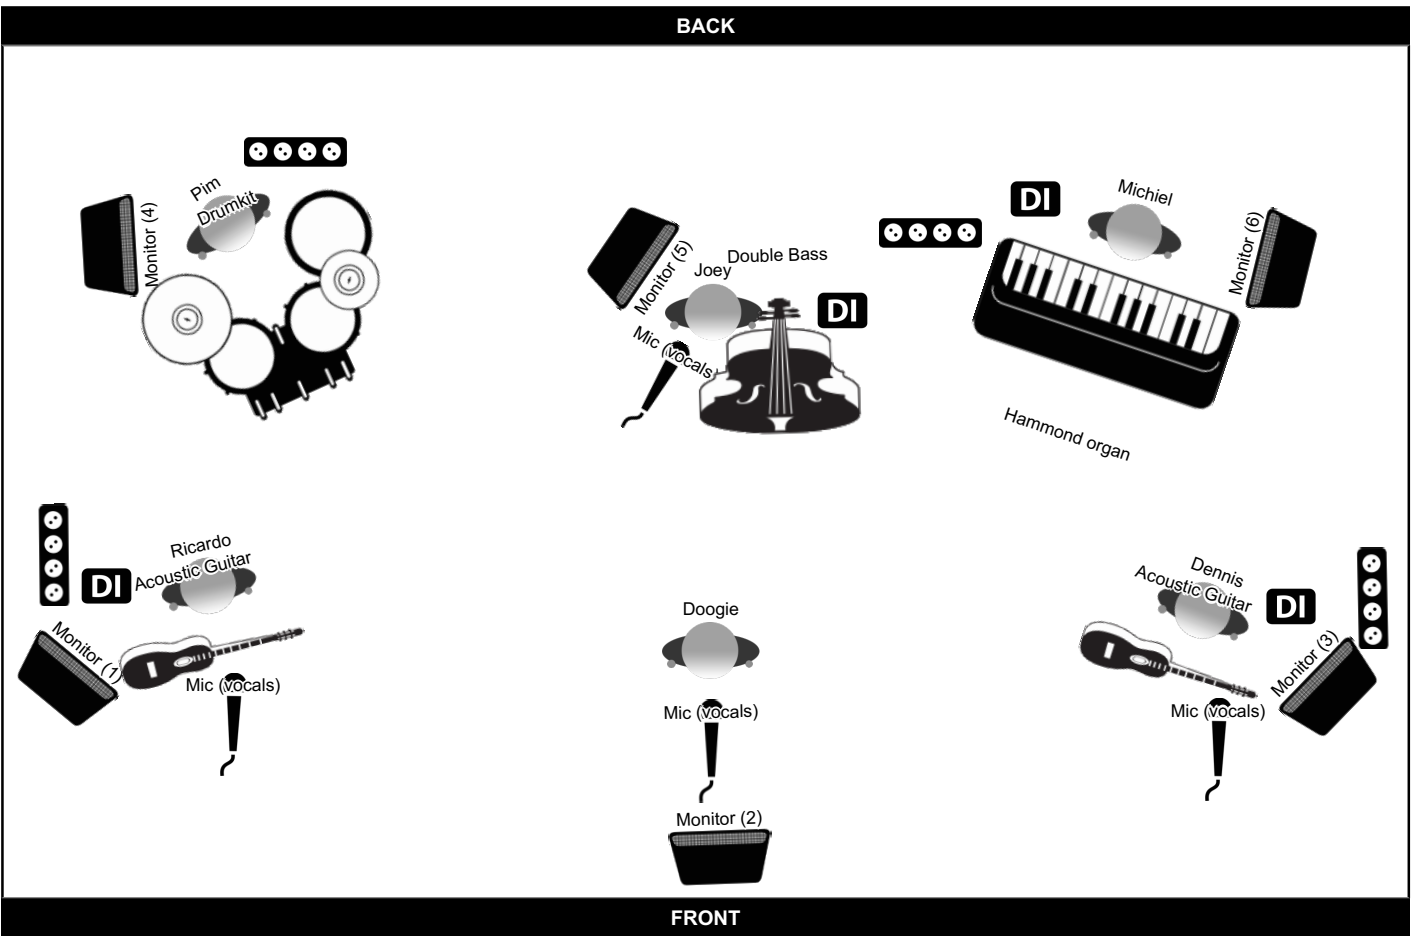

Maiden United (Maiden unitedD)

<http://www.maidenunited.com>

Contact: Ad van Halteren (0031631933838 / power-sound@delta.nl)

Extra Info

Maiden unitedD brings its own mixing desk and stageblock. (A&H Avantis / GX4816)

Please provide an extra CAT5e cable from the FOH position to the stageblock

Maiden United also brings its own microphones, D.I.'s and clamps.

We would like to use your mic. stands and XLR cables.

Monitors: We would like to use 6 monitors (separate groups) from the venue.

Monitor Groups

Group	Soundmix
Group 1	Group 1 Ricardo
Group 2	Group 2 Doogie
Group 3	Group 3 Dennis
Group 4	Group 4 Pim
Group 5	Group 5 Joey
Group 6	Group 6 Michiel